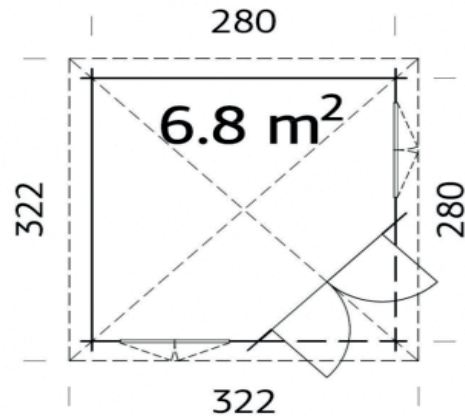

KENTUCKY 2

The Kentucky 2 Log Cabin with the look of a traditional summerhouse. The Kentucky 2 Log Cabin is made with 44mm logs - which keeps in warmth and the double doors and windows - which will allow this garden building to be flooded with natural light. The Kentucky 2 is the perfect retreat to relax in with a cup of tea on a comfortable chair and admire your handy work after a hard day in the garden.

300 x 300cm

28mm

16.3m³

6.8m²

134 x 180cm

90 x 144 (2)cm

19mm

16mm

N/A

FULL SPECIFICATION

CABIN SIZE:	300 x 300cm x 249cm	Wood Type:	Nordic Spruce
WALL THICKNESS:	28mm	Chalet Cut:	Logs (Wind & Rain Protection)
VOLUME:	16.3m ³	Window Type:	Double Glass
AREA:	6.8m ²	Window / Door Feature:	N/A
DOOR OPENING:	134 x 180cm	Braces:	Wind Braces
WINDOW OPENING:	90 x 144 (2)cm	Roof Boards With:	Boards With Tongue & Groove
FLOORS BOARDS:	19mm	Guarantee:	5 Years
ROOF BOARDS:	16mm	Treated Foundation Joists:	Yes
ROOF OVERHANG:	N/A	IDEAL FOR:	Pavillion Office Study Summer House
UNDER PLANNING:	No		